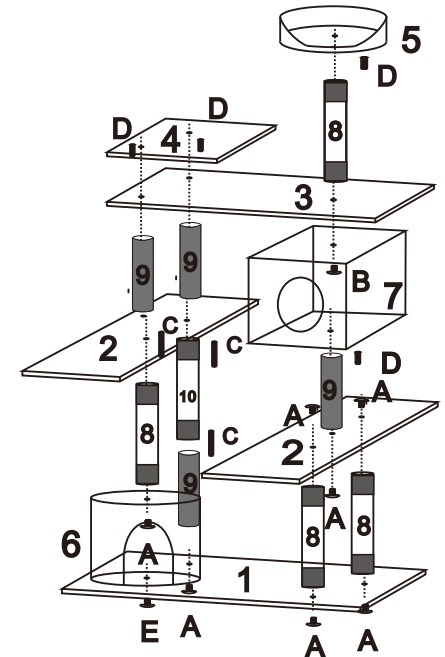

CAT FURNITURE

1PC SIZE 650MM*400MM*20MM

2PCS SIZE 450MM*310MM*20MM

1PC SIZE 600MM*310MM*20MM

1PC SIZE 310MM*310MM*20MM

1PC SIZE 290MM*290MM*100MM

1PC SIZE 290MM*290MM*250MM

1PC SIZE 290MM*290MM*250MM

4PCS SIZE 250MM

4PCS SIZE 200MM

1PC SIZE 300MM

Accessory	Size	Quantity
A	10mm*40mm	11pcs
B	10mm*70mm	1pc
C	10mm*85mm	3pcs
D	10mm*62mm	4pcs
E	10mm*32mm	2pcs
5mm	5mm	1pc