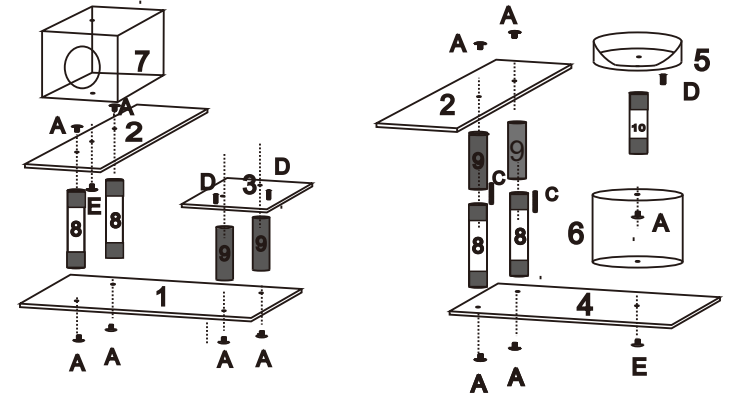

CAT FURNITURE

1PC SIZE 650MM*400MM*20MM

2PCS SIZE 450MM*310MM*20MM

1PC SIZE 600MM*310MM*20MM

1PC SIZE 310MM*310MM*20MM

1PC SIZE 290MM*290MM*100MM

1PC SIZE 290MM*290MM*250MM

1PC SIZE 290MM*290MM*250MM

4PCS SIZE 250MM

4PCS SIZE 200MM

1PC SIZE 300MM

Accessory	Size	Quantity
A	10mm*40mm	11pcs
B	10mm*70mm	1pc
C	10mm*85mm	3pcs
D	10mm*62mm	4pcs
E	10mm*32mm	2pcs
5mm	5mm	1pc